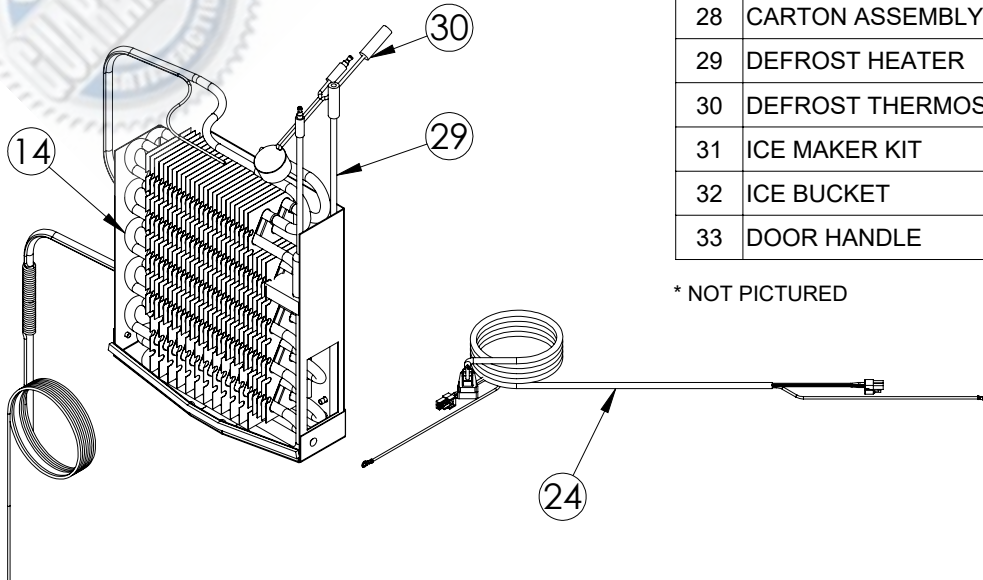

# Service Parts List

guaranteedparts.com

1-855-472-4443

MPRI424-SS31A		
ITEM	DESCRIPTION	MARVEL P/N
1	CONDENSER ASSEMBLY	42249374
2	MAIN CONTROL BOARD KIT	S42088795
3	GRILLE	S41015650-SS
4	LED LIGHT STRIP	S68178
5	CONTROL BOARD	S68177
6	REED SWITCH	S66010
7	THERMISTOR ASSEMBLY	S41015903-BLK
8	UI DISPLAY KIT	S68167-01
9	ACCESS COVER	S41016032
10	MECHANICAL HARNESS*	S41015905
11	CONDENSER FAN MOTOR	42249159
12	COMPRESSOR	S41015689
13	COMPRESSOR ELECTRICALS	S41015922
14	EVAPORATOR ASSEMBLY	S41013571
15	DOOR ASSEMBLY	S42038710
16	EVAP FAN	S41013588
17	DOOR GASKET	S31580-035
18	UPPER HINGE	S41013108-RH
19	LOWER HINGE	S41013197-RH
20	KEYS (2)	S41013540
21	HALF SHELF	S41014452-SS
22	SLIDING SHELF	S42138556
23	LEG LEVELERS (4)	42243808
24	POWER CORD	S41050606
25	EVAP THERMISTOR	S68092
26	DRAIN PAN	S41013227
27	DRIER	S41013226
28	CARTON ASSEMBLY *	42249633
29	DEFROST HEATER	42249372
30	DEFROST THERMOSTAT	S41013590
31	ICE MAKER KIT	S67041-01
32	ICE BUCKET	S41013552-CLR
33	DOOR HANDLE	42249126

\* NOT PICTURED