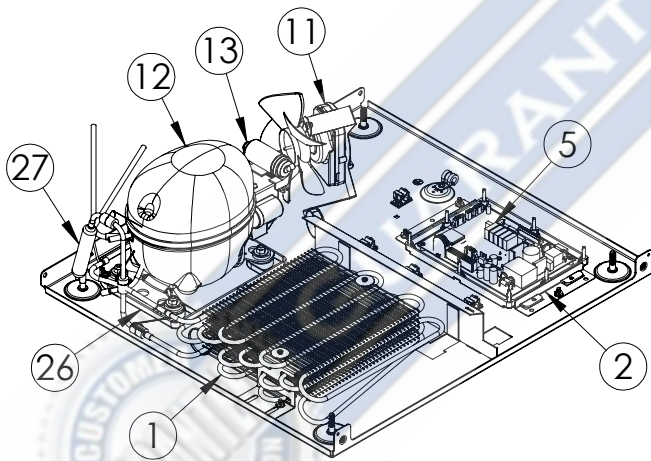

# Service Parts List

guaranteedparts.com

1-855-472-4443

MPRI424-SS31A		
ITEM	DESCRIPTION	MARVEL P/N
1	CONDENSER ASSEMBLY	42249374
2	MAIN CONTROL BOARD KIT	S42088795
3	GRILLE	S41015650-SS
4	LED LIGHT STRIP	S68178
5	CONTROL BOARD	S68177
6	REED SWITCH	S66010
7	THERMISTOR ASSEMBLY	S41015903-BLK
8	UI DISPLAY KIT	S68167-01
9	ACCESS COVER	S41016032
10	MECHANICAL HARNESS*	S41015905
11	CONDENSER FAN MOTOR	42249159
12	COMPRESSOR	S41015689
13	COMPRESSOR ELECTRICALS	S41015922
14	EVAPORATOR ASSEMBLY	S41013571
15	DOOR ASSEMBLY	S42038710
16	EVAP FAN	S41013588
17	DOOR GASKET	S31580-035
18	UPPER HINGE	S41013108-RH
19	LOWER HINGE	S41013197-RH
20	KEYS (2)	S41013540
21	HALF SHELF	S41014452-SS
22	SLIDING SHELF	S42138556
23	LEG LEVELERS (4)	42243808
24	POWER CORD	S41050606
25	EVAP THERMISTOR	S68092
26	DRAIN PAN	S41013227
27	DRIER	S41013226
28	CARTON ASSEMBLY *	42249633
29	DEFROST HEATER	42249372
30	DEFROST THERMOSTAT	S41013590
31	ICE MAKER KIT	S67041-01
32	ICE BUCKET	S41013552-CLR
33	DOOR HANDLE	42249126

\* NOT PICTURED