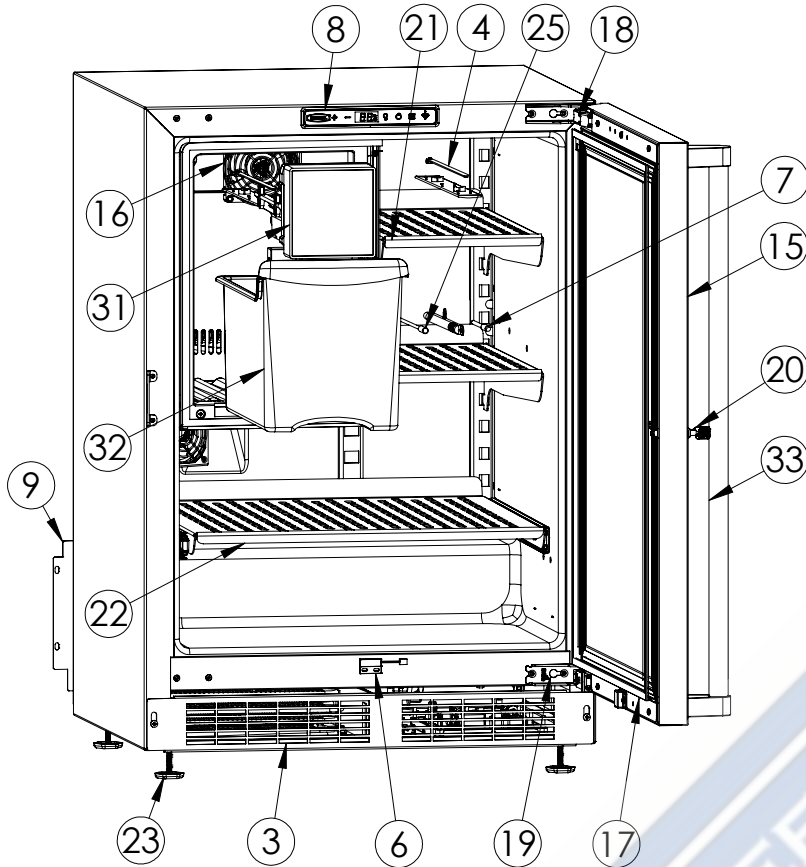

# Service Parts List

guaranteedparts.com

1-855-472-4443

MPRI424-SS31A		
ITEM	DESCRIPTION	MARVEL P/N
1	CONDENSER ASSEMBLY	42249374
2	MAIN CONTROL BOARD KIT	S42088795
3	GRILLE	S41015650-SS
4	LED LIGHT STRIP	S68178
5	CONTROL BOARD	S68177
6	REED SWITCH	S66010
7	THERMISTOR ASSEMBLY	S41015903-BLK
8	UI DISPLAY KIT	S68167-01
9	ACCESS COVER	S41016032
10	MECHANICAL HARNESS*	S41015905
11	CONDENSER FAN MOTOR	42249159
12	COMPRESSOR	S41015689
13	COMPRESSOR ELECTRICALS	S41015922
14	EVAPORATOR ASSEMBLY	S41013571
15	DOOR ASSEMBLY	S42038710
16	EVAP FAN	S41013588
17	DOOR GASKET	S31580-035
18	UPPER HINGE	S41013108-RH
19	LOWER HINGE	S41013197-RH
20	KEYS (2)	S41013540
21	HALF SHELF	S41014452-SS
22	SLIDING SHELF	S42138556
23	LEG LEVELERS (4)	42243808
24	POWER CORD	S41050606
25	EVAP THERMISTOR	S68092
26	DRAIN PAN	S41013227
27	DRIER	S41013226
28	CARTON ASSEMBLY *	42249633
29	DEFROST HEATER	42249372
30	DEFROST THERMOSTAT	S41013590
31	ICE MAKER KIT	S67041-01
32	ICE BUCKET	S41013552-CLR
33	DOOR HANDLE	42249126

\* NOT PICTURED